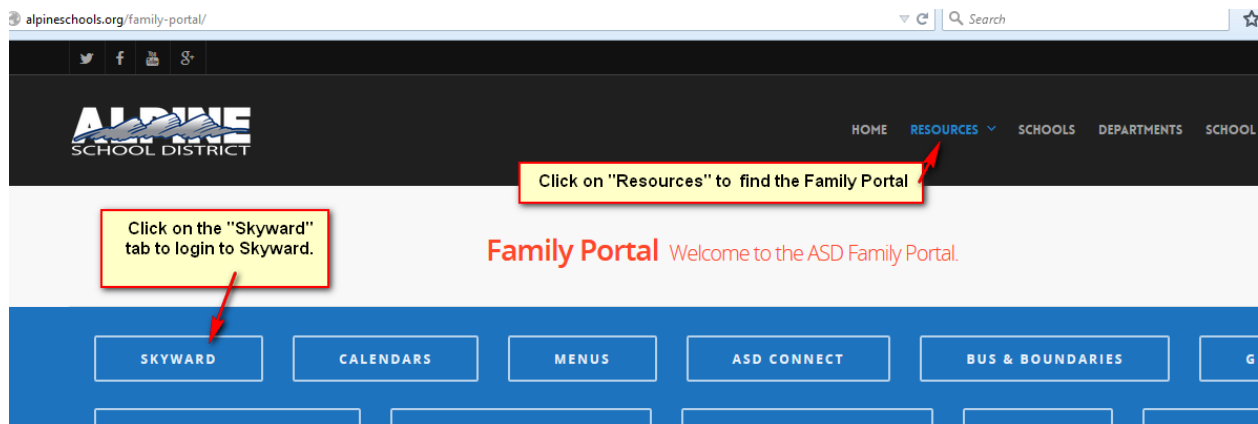

## STUDENT SCHEDULES IN PARENT PORTAL

Go to [www.alpineschools.org](http://www.alpineschools.org). Click on Parent/student and choose “Skyward Family Access”. Log In to Skyward, using your **Parent login and password**.

YOU WILL BE TAKEN TO THE SKYWARD LOGIN SCREEN

If you do not know your parent log in and password, click on “Forgot Login/Password”.

This screen will come up.

**SKYWARD®**