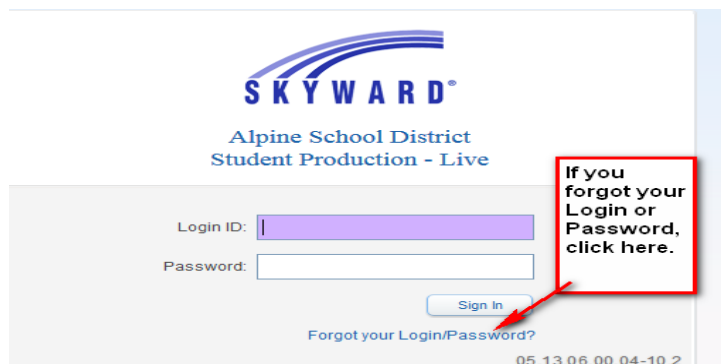

## STUDENT SCHEDULES IN PARENT PORTAL

Go to [www.alpineschools.org](http://www.alpineschools.org). Click on Parent/student and choose “Skyward Family Access”. Log In to Skyward, using your **Parent login and password**.

YOU WILL BE TAKEN TO THE SKYWARD LOGIN SCREEN

If you do not know your parent log in and password, click on “Forgot Login/Password”.

This screen will come up.

**SKYWARD®**